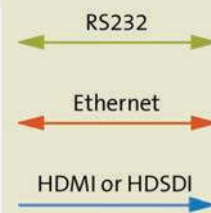

Lavatory controls

Galley/water/power controls

Environment and cabin controls

PA and entertainment speakers

Bulkhead and seat HD displays

Description	Part Number
PROGRAMMABLE SWITCHES	
Programmable Switch (PSW) RH, with Jack	441-0010-102
RH Switch Faceplate, with Jack, Black	442-0037-001
RH Platable Switch Faceplate, with Jack	442-0960-001
Touchscreen Controller 6000 (TC-6000)	441-0174-100
Programmable Switch (PSW) LH, with Jack	441-0070-102
LH Switch Faceplate, with Jack, Black	442-0712-001
LH Platable Switch Faceplate, with Jack	442-1043-001
TC6000/PSW 3 leg cable	442-0176-001
TC6000/PSW 1 leg cable	442-0179-001
TC6000/PSW 2 leg cable	442-0177-001
TC6000 Faceplate With Headphone Jack	442-1603-001
TC6000 Faceplate With No Headphone Jack	442-1667-001
MINI-SWITCHES - MINI SWITCH PANELS CAN SUPPORT BATTERY BUS OPERATION (SEE MATRIX ON PAGE 11)	
1x1 Mini Discrete Switch ¹	441-0024-10X
1x2 Mini Discrete Switch ¹	441-0062-10X
1x3 Mini Discrete Switch ¹	441-0025-10X
1x4 Mini Discrete Switch ¹	441-0063-10X
1x1 & 1x2 MSW Faceplate ²	442-0413-005
1x1 & 1x2 MSW Platable Faceplate ²	442-1196-001
1x3 & 1x4 MSW Faceplate ²	442-0143-005
1x3 & 1x4 MSW Platable Faceplate ²	442-1200-001
1x2+Annunciator Mini Discrete Switch	441-0092-10X
1x3+Annunciator Mini Discrete Switch	441-0093-10X
1x4+Annunciator Mini Discrete Switch	441-0094-10X
1x2, 1x3, 1x4 MSW+Annunciator Faceplate, Black ²	442-1070-004
1x2, 1x3, 1x4 MSW+Annunciator Platable Faceplate ²	442-1205-001
CMS "A" TYPE SWITCH PANELS⁷	
Headphone Jack/Volume/Audio Select/Display Window/Call (1x8) ⁶	2501-2-002XXXXX ⁸
Call/Display Window/ Audio Select/Volume/ Headphone Jack (1x8) ⁶	2501-2-004XXXXX ⁸
Inboard Conference Table Location: Headphone Jack/ Volume/Audio Select/Read (1x4) ⁶	2501-2-044XXXXX ^{8,11}
Inboard Conference Table Location: Read/Audio Select/ Volume/Headphone Jack (1x4) ⁶	2501-2-045XXXXX ^{8,11}
Headphone Jack/Volume/Audio Select/Display Window/Read/Call (1x9)	2501-2-291 ¹²
Headphone Jack/Volume/Source Select/Display Window/Call (1x9)	2501-2-257XXXXX
Plateable Switch Bezel for 2501-2-291	2440-190-12XXXX-1
Call/Read/Display Window/Audio Select/Volume/ Headphone Jack (1x9)	2501-2-292 ¹²
Call/Read/Display Window/Source Select/Volume/ Headphone Jack (1x9)	2501-2-258XXXXX
Plateable Switch Bezel for 2501-2-292	2440-190-11XXXX-1
LH, Top of Arm, ASW (HP Jack, Vol, Audio, Read) (1x4)	2501-2-031XXXXX ⁸
RH, Top of Arm, ASW (Read, Audio, Vol, HP Jack) (1x4)	2501-2-032XXXXX ⁸