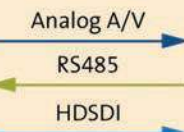

PED or AUX input jack

iPod®

Not applicable for devices with Lightning connector

Tailwind® TV

Cameras

Sources and inputs

HDAV

Environmental controller