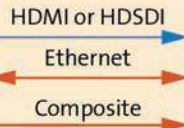

Galley HTSE

Cabin and passenger controls

PSW

Legacy switch panels

Two-way remote

MSWs

Dual Blu-ray Disc™ player

Skybox™