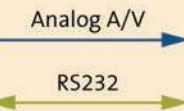

Cabin and passenger controls

Not applicable for devices with Lightning connector

Sources and inputs

Controllers/distributors

Wireless and two-way remote

Environment and cabin controls

PA and entertainment speakers

Bulkhead and seat HD displays