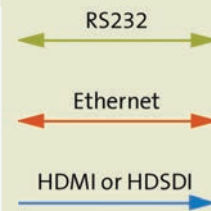

Lavatory controls

Galley/water/power controls

Environment and cabin controls

PA and entertainment speakers

Bulkhead and seat HD displays

Description	Part Number
PROGRAMMABLE SWITCHES	
Programmable Switch (PSW) RH, with Jack	441-0010-102
RH Switch Faceplate, with Jack, Black	442-0037-001
RH Platable Switch Faceplate, with Jack	442-0960-001
Touchscreen Controller 6000 (TC-6000)	441-0174-100
Programmable Switch (PSW) LH, with Jack	441-0070-102
LH Switch Faceplate, with Jack, Black	442-0712-001
LH Platable Switch Faceplate, with Jack	442-1043-001
TC6000/PSW 3 leg cable	442-0176-001
TC6000/PSW 1 leg cable	442-0179-001
TC6000/PSW 2 leg cable	442-0177-001
TC6000 Faceplate With Headphone Jack	442-1603-001
TC6000 Faceplate With No Headphone Jack	442-1667-001
MINI-SWITCHES - MINI SWITCH PANELS CAN SUPPORT BATTERY BUS OPERATION (SEE MATRIX ON PAGE 11)	
1x1 Mini Discrete Switch ¹	441-0024-10X
1x2 Mini Discrete Switch ¹	441-0062-10X
1x3 Mini Discrete Switch ¹	441-0025-10X
1x4 Mini Discrete Switch ¹	441-0063-10X
1x1 & 1x2 MSW Faceplate ²	442-0413-005
1x1 & 1x2 MSW Platable Faceplate ²	442-1196-001
1x3 & 1x4 MSW Faceplate ²	442-0143-005
1x3 & 1x4 MSW Platable Faceplate ²	442-1200-001
1x2+Annunciator Mini Discrete Switch	441-0092-10X
1x3+Annunciator Mini Discrete Switch	441-0093-10X
1x4+Annunciator Mini Discrete Switch	441-0094-10X
1x2, 1x3, 1x4 MSW+Annunciator Faceplate, Black ²	442-1070-004
1x2, 1x3, 1x4 MSW+Annunciator Platable Faceplate ²	442-1205-001
CMS "A" TYPE SWITCH PANELS⁷	
Headphone Jack/Volume/Audio Select/Display Window/Call (1x8) ⁶	2501-2-002XXXXX ⁸
Call/Display Window/ Audio Select/Volume/ Headphone Jack (1x8) ⁶	2501-2-004XXXXX ⁸
Inboard Conference Table Location: Headphone Jack/ Volume/Audio Select/Read (1x4) ⁶	2501-2-044XXXXX ^{8,11}
Inboard Conference Table Location: Read/Audio Select/ Volume/Headphone Jack (1x4) ⁶	2501-2-045XXXXX ^{8,11}
Headphone Jack/Volume/Audio Select/Display Window/Read/Call (1x9)	2501-2-291 ¹²
Headphone Jack/Volume/Source Select/Display Window/Call (1x9)	2501-2-257XXXXX
Plateable Switch Bezel for 2501-2-291	2440-190-12XXXX-1
Call/Read/Display Window/Audio Select/Volume/ Headphone Jack (1x9)	2501-2-292 ¹²
Call/Read/Display Window/Source Select/Volume/ Headphone Jack (1x9)	2501-2-258XXXXX
Plateable Switch Bezel for 2501-2-292	2440-190-11XXXX-1
LH, Top of Arm, ASW (HP Jack, Vol, Audio, Read) (1x4)	2501-2-031XXXXX ⁸
RH, Top of Arm, ASW (Read, Audio, Vol, HP Jack) (1x4)	2501-2-032XXXXX ⁸