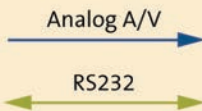

Cabin and passenger controls

Not applicable for devices with Lightning connector

Sources and inputs

Controllers/distributors

Wireless and two-way remote

Environment and cabin controls

PA and entertainment speakers

Bulkhead and seat HD displays