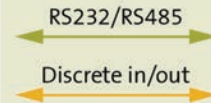

Lavatory controls

Galley/water/power controls

Environment and cabin controls

PA and entertainment speakers

Bulkhead and seat HD displays

Description	Part Number
PROGRAMMABLE SWITCHES	
Programmable Switch (PSW) RH, with Jack	441-0010-102
RH Switch Faceplate, with Jack, Black	442-0037-001
RH Platable Switch Faceplate, with Jack	442-0960-001
Touchscreen Controller 6000 (TC-6000)	441-0174-100
Programmable Switch (PSW) LH, with Jack	441-0070-102
LH Switch Faceplate, with Jack, Black	442-0712-001
LH Platable Switch Faceplate, with Jack	442-1043-001
TC6000/PSW 3 leg cable	442-0176-001
TC6000/PSW 1 leg cable	442-0179-001
TC6000/PSW 2 leg cable	442-0177-001
TC6000 Faceplate With Headphone Jack	442-1603-001
TC6000 Faceplate With No Headphone Jack	442-1667-001
MINI-SWITCHES - MINI SWITCH PANELS CAN SUPPORT BATTERY BUS OPERATION (SEE MATRIX ON PAGE 11)	
1x1 Mini Discrete Switch ¹	441-0024-10X
1x2 Mini Discrete Switch ¹	441-0062-10X
1x3 Mini Discrete Switch ¹	441-0025-10X
1x4 Mini Discrete Switch ¹	441-0063-10X
1x1 & 1x2 MSW Faceplate ²	442-0413-005
1x1 & 1x2 MSW Platable Faceplate ²	442-1196-001
1x3 & 1x4 MSW Faceplate ²	442-0143-005
1x3 & 1x4 MSW Platable Faceplate ²	442-1200-001
1x2+Annunciator Mini Discrete Switch	441-0092-10X
1x3+Annunciator Mini Discrete Switch	441-0093-10X
1x4+Annunciator Mini Discrete Switch	441-0094-10X
1x2, 1x3, 1x4 MSW+Annunciator Faceplate, Black ²	442-1070-004
1x2, 1x3, 1x4 MSW+Annunciator Platable Faceplate ²	442-1205-001
CMS "A" TYPE SWITCH PANELS⁷	
Headphone Jack/Volume/Audio Select/Display Window/Call (1x8) ⁶	2501-2-002XXXXX ⁸
Call/Display Window/ Audio Select/Volume/ Headphone Jack (1x8) ⁶	2501-2-004XXXXX ⁸
Inboard Conference Table Location: Headphone Jack/ Volume/Audio Select/Read (1x4) ⁶	2501-2-044XXXXX ^{8,11}
Inboard Conference Table Location: Read/Audio Select/ Volume/Headphone Jack (1x4) ⁶	2501-2-045XXXXX ^{8,11}
Headphone Jack/Volume/Audio Select/Display Window/Read/Call (1x9)	2501-2-291 ¹²
Headphone Jack/Volume/Source Select/Display Window/Call (1x9)	2501-2-257XXXXX
Plateable Switch Bezel for 2501-2-291	2440-190-12XXXX-1
Call/Read/Display Window/Audio Select/Volume/ Headphone Jack (1x9)	2501-2-292 ¹²
Call/Read/Display Window/Source Select/Volume/ Headphone Jack (1x9)	2501-2-258XXXXX
Plateable Switch Bezel for 2501-2-292	2440-190-11XXXX-1
LH, Top of Arm, ASW (HP Jack, Vol, Audio, Read) (1x4)	2501-2-031XXXXX ⁸
RH, Top of Arm, ASW (Read, Audio, Vol, HP Jack) (1x4)	2501-2-032XXXXX ⁸