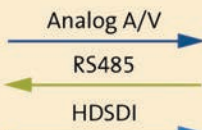

PED or AUX input jack

iPod®

Not applicable for devices with Lightning connector

Tailwind® TV

Cameras

Sources and inputs

HDAV

Environmental controller