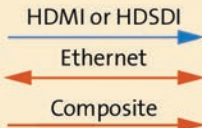

Galley HTSE

Cabin and passenger controls

PSW

Legacy switch panels

Two-way remote

MSWs

Dual Blu-ray Disc™ player

Skybox™